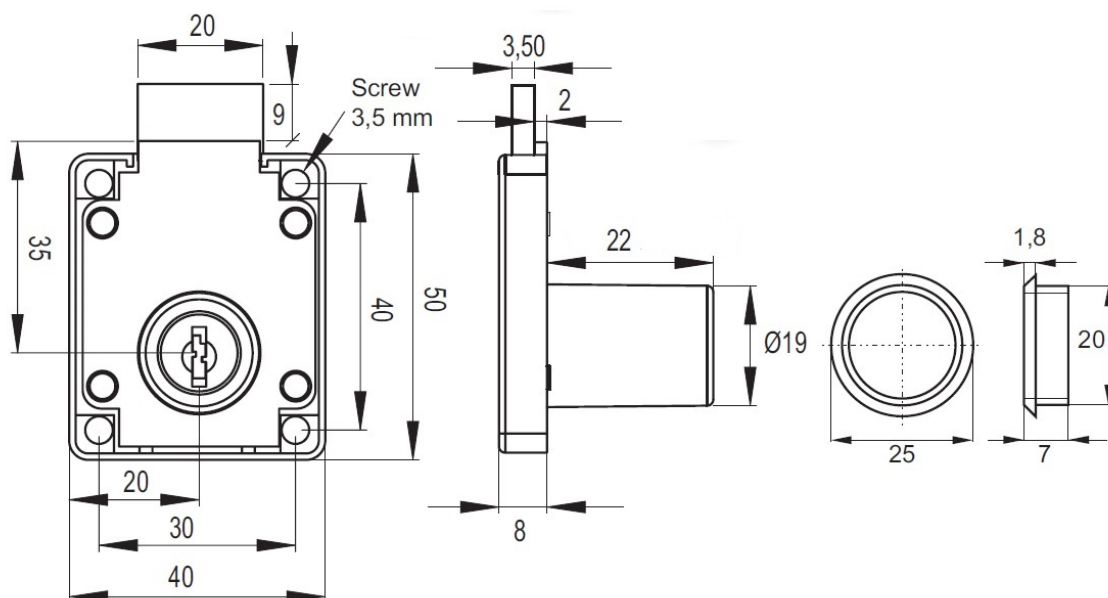

## Description:

Rim Lock MIC950 Backset 35mm,  $\varnothing 19 \times 22$ mm, HCK SISO, RH, #J12 Nickel Plated

## Item number:

14.01.096-5

Units	Box	Carton	HS Code	Barcode
Pcs.	12	120	8301300000	
				5704866032810

RIGHT