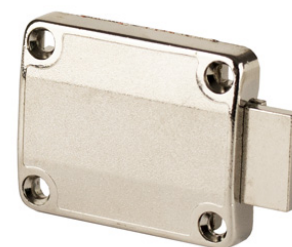

## Description:

Rim Lock MIC950 Backset 35mm,  $\varnothing 19 \times 22$ mm, HCK SISO, RH, #J12 Nickel Plated

## Item number:

14.01.096-5

Units	Box	Carton	HS Code	Barcode
Pcs.	12	120	8301300000	
				5704866032810

RIGHT